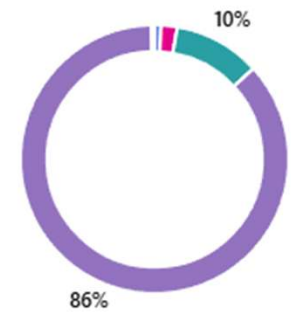

**2025-2026
Palencia ES
Parent SAC
Survey**

**25-26 Respons
258
24-25 Respons
77**

1. The education offered at my child's school is high quality.

[More details](#)

● No/Never	0
● Sometimes	9
● Frequently	43
● Yes/Always	206
● N/A	0

2. I believe appropriate safety measures are in place to keep students safe while they are at school.

[More details](#)

● No/Never	2
● Sometimes	5
● Frequently	27
● Yes/Always	223
● N/A	1