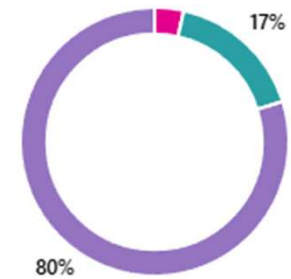

SAC Parent Needs Assessment Survey

**2025-2026
Palencia ES
Parent SAC
Survey**

**25-26 Respons
258
24-25 Respons
77**

1. The education offered at my child's school is high quality.

[More details](#)

● No/Never	0
● Sometimes	9
● Frequently	43
● Yes/Always	206
● N/A	0