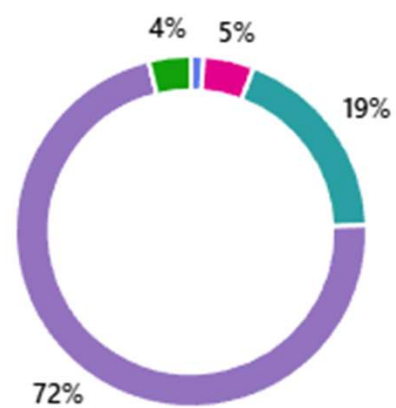

3. School rules apply equally to all students

[More details](#)

● No/Never	3
● Sometimes	12
● Frequently	48
● Yes/Always	185
● N/A	10